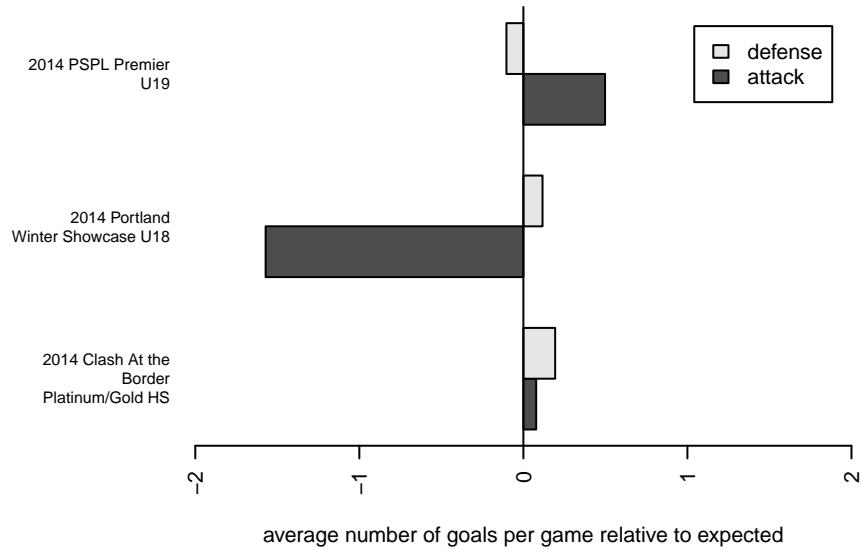

Performance relative to 13 month average