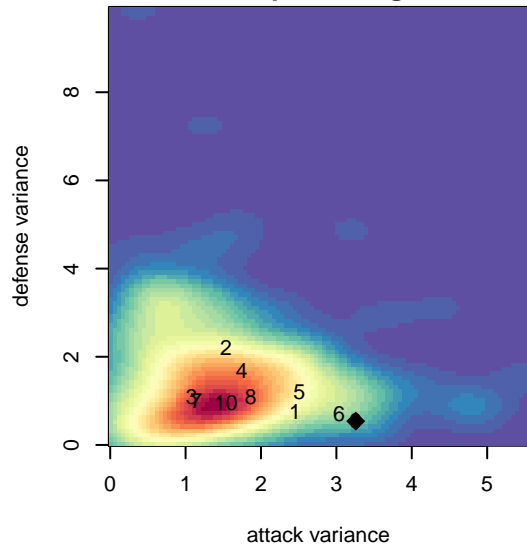

Washington East SC Seely B96

Washington East SC
 Spokane, WA
 B96 total strength=1879
 attack=40.66 defense=43.46
 fall league = PSPL Premier U19

alt names used:
 Washington East Soccer Club B96 Seely
 Washington East Soccer Club B96 Seely

Venues played:
 2014 Clash At the Border Platinum/Gold HS
 2014 PSPL Premier U19
 2014 Portland Winter Showcase U18

**attack and defense variance (black dot)
relative to other teams
and top 10 in region**