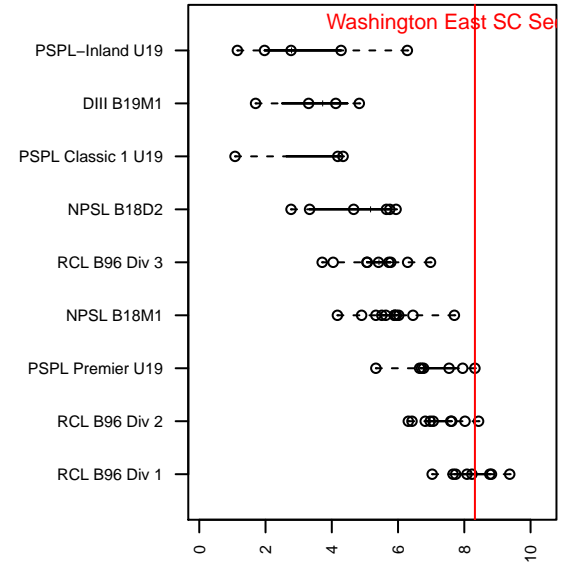

**attack and defense rating
relative to others at age
and all opponents in last 13 months**