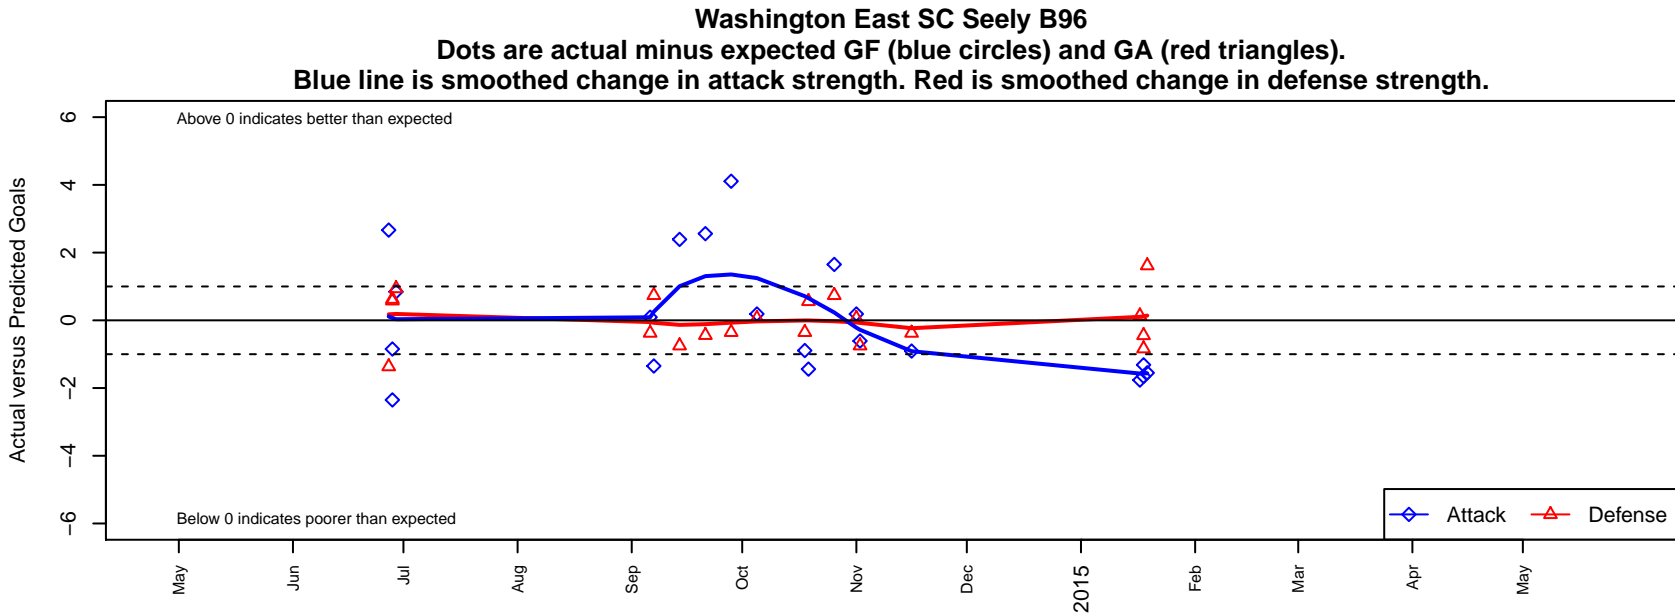

Washington East SC Seely B96

Washington East SC
 Spokane, WA
 B96 total strength=1879
 attack=40.66 defense=43.46
 fall league = PSPL Premier U19

alt names used:
 Washington East Soccer Club B96 Seely
 Washington East Soccer Club B96 Seely

Venues played:
 2014 Clash At the Border Platinum/Gold HS
 2014 PSPL Premier U19
 2014 Portland Winter Showcase U18

**attack and defense variance (black dot)
relative to other teams
and top 10 in region**